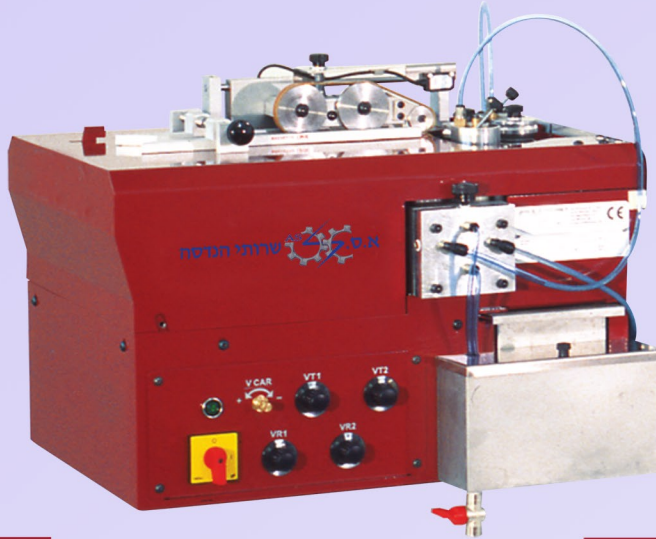

מכונת צבע אוטומטית לחגורות

SHUTTLE is an automatic patented dyeing machine used in belts and leather goods. It is able to dye perfectly the belt tips and edges or straps (also not straight) at the same operation, thanks to the patented mechanism of coloring.

Main features:

- Transport carried by bottom roller with upper free roller;
- Color distribution automatically on inking wheels;
- Automatic double variable speed for tips and edges;
- Lateral color container holder;
- Working width from 18/20 to 80/85 mm.

OPTIONAL: Stand device.