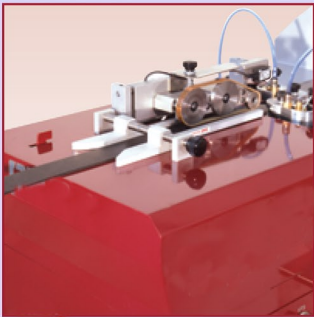

מכונת צבע אוטומטית לחגורות

SHUTTLE is an automatic patented dyeing machine used in belts and leather goods. It is able to dye perfectly the belt tips and edges or straps (also not straight) at the same operation, thanks to the patented mechanism of coloring.

Main features:

- Transport carried by bottom roller with upper free roller;
- Color distribution automatically on inking wheels;
- Automatic double variable speed for tips and edges;
- Lateral color container holder;
- Working width from 18/20 to 80/85 mm.

OPTIONAL: Stand device.